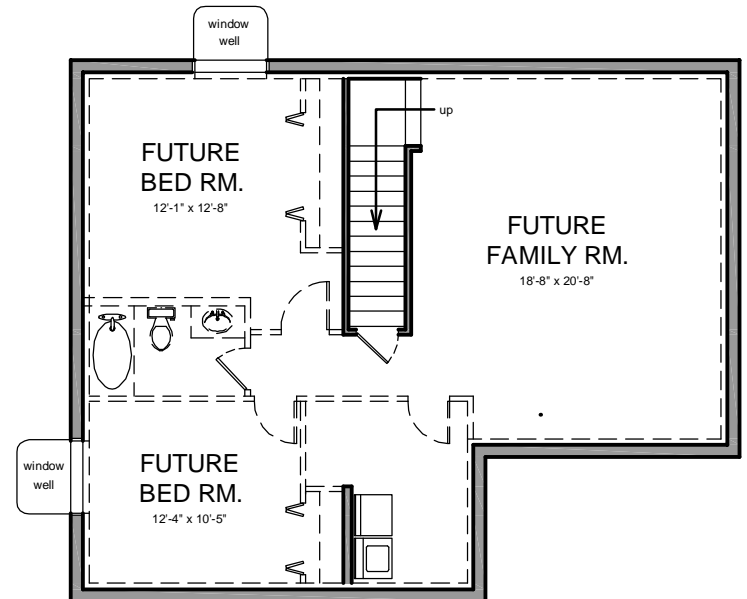

FIRST FLOOR LEVEL

Ranch style homes are as popular as ever, and this home is no exception. This plan was designed for easy flow throughout. The living room is tucked away for privacy and a porch off the dining is a perfect place to spend time with family and friends.

Beartooth 1020 Ranch w/ Basement

Bedrooms	3
Bath	1
Width	58'-0"
Depth	30'-0"
1st Floor	1020 sq ft
Finished	1020 sq ft
Unfinished	1000 sq ft

BASEMENT LEVEL