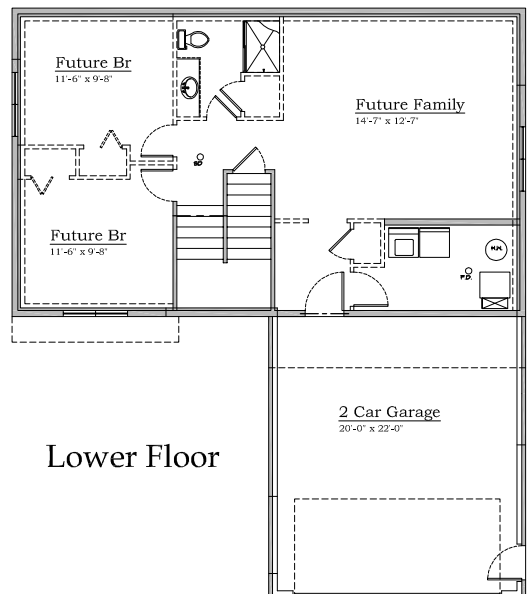

Main Floor

Walk in closets, large pantry, and private master bath are just a few of the great features offered in this stylish split foyer design.

## The Bridger 1066

- Bedrooms ● 2
- Bath ● 2
- Width ● 40'
- Depth ● 46'
- Main Floor ● 1066
- Finished ● 1066
- Unfinished ● 960

Lower Floor