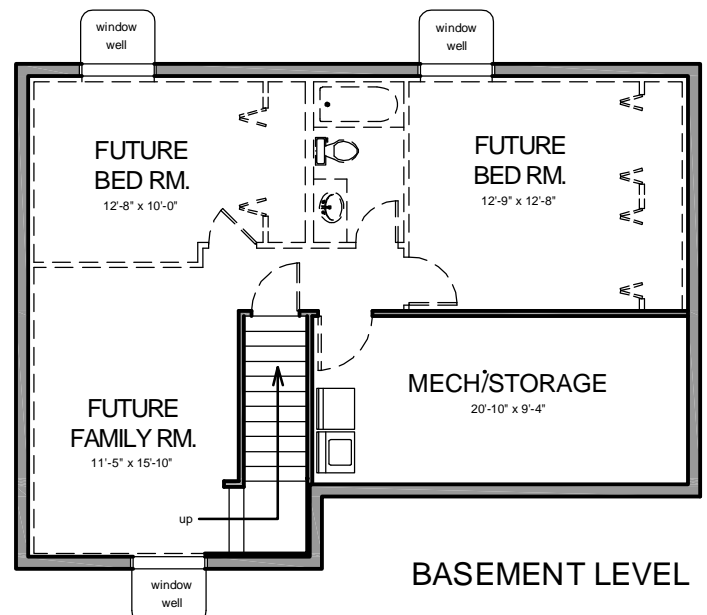

FIRST FLOOR LEVEL

This modest home makes the most of its square footage by utilizing an open floor plan with vaulted ceilings in the main living area. A front porch and back patio make this home ready for relaxing and entertaining.

Columbia 980 Ranch w/ Basement

Bedrooms	2
Bath	1
Width	38'-0"
Depth	28'-0"
1st Floor	980 sq ft
Finished	980 sq ft
Unfinished	980 sq ft

BASEMENT LEVEL