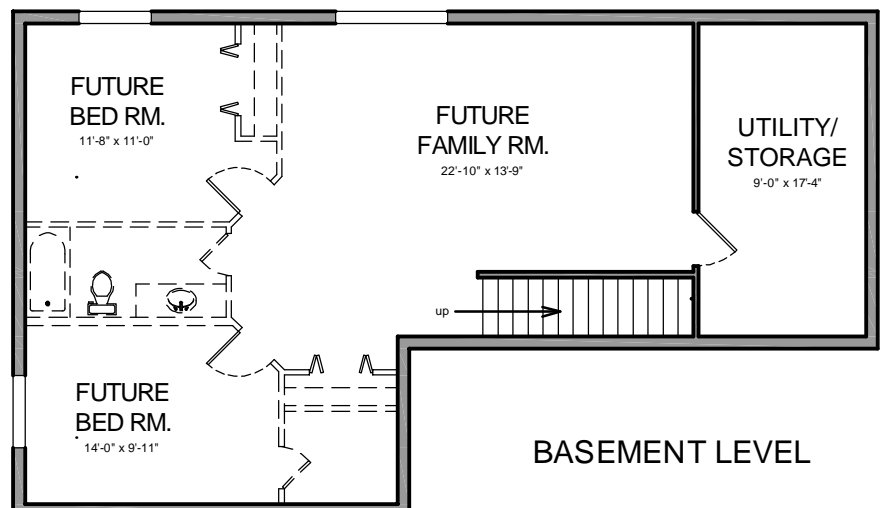

FIRST FLOOR LEVEL

..... This home encompasses all that is comfortable when it comes to one-story living. With a sprawling master suite and a completely open kitchen, dining and living room combination, large living spaces abound.

## Elkhorn 1120 Type

Bedrooms	.....	3
Bath	.....	2
Width	.....	48'-0"
Depth	.....	40'-0"
1st Floor	.....	1120 sq ft
Finished	.....	1120 sq ft
Unfinished	.....	1102 sq ft

BASEMENT LEVEL