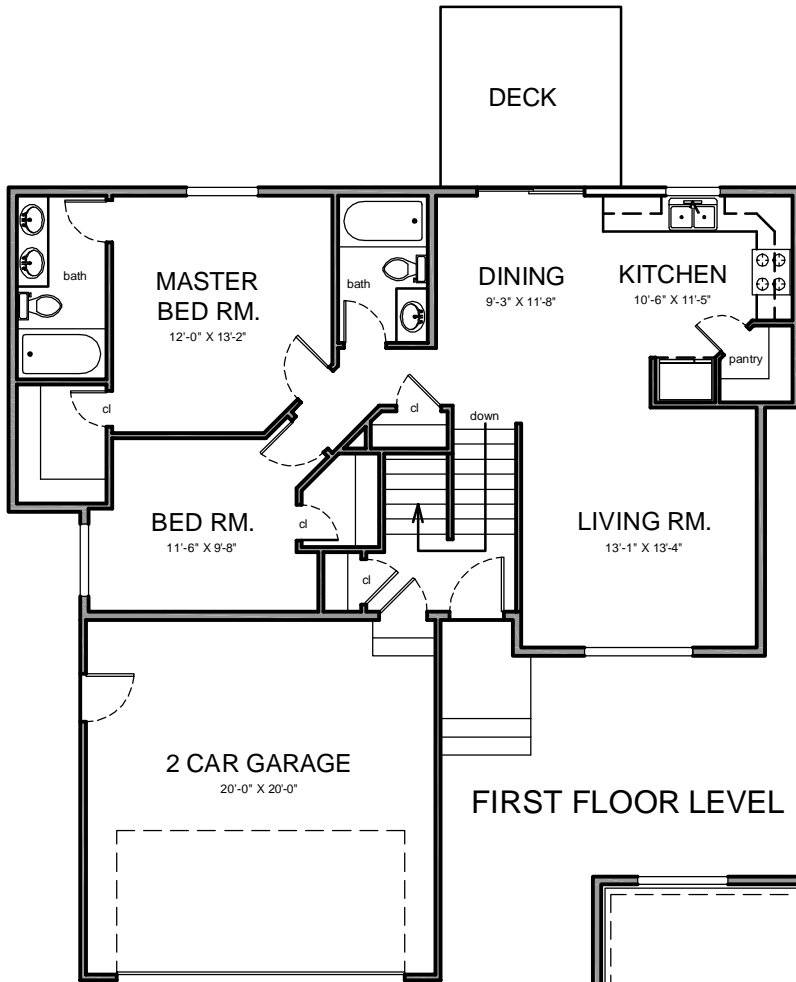

Masterly crafted split level home with a walk-out basement. The living room is easily the heart of the home and is open to the kitchen and dining room for easy entertaining. Master bedroom offers comfortable accommodations with a master bath and walk-in closet.

## Laramie 1036 Split Level Plan

Bedrooms	2
Bath	2
Width	44'-0"
Depth	44'-0"
1st Floor	1036 sq ft
Finished	1036 sq ft
Unfinished	1036 sq ft

**CHEYENNE  
PASS.com**

**791-5005**