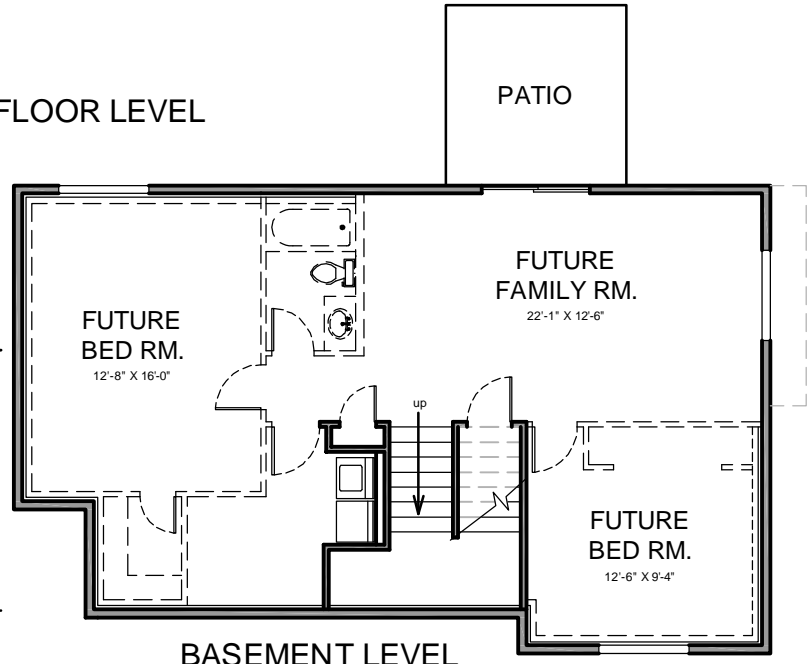

Masterly crafted split level home with a walk-out basement. The living room is easily the heart of the home and is open to the kitchen and dining room for easy entertaining. Master bedroom offers comfortable accommodations with a master bath and walk-in closet.

## Laramie 1036 Split Level Plan

Bedrooms	2
Bath	2
Width	44'-0"
Depth	44'-0"
1st Floor	1036 sq ft
Finished	1036 sq ft
Unfinished	1036 sq ft

**CHEYENNE  
PASS.com**

**791-5005**