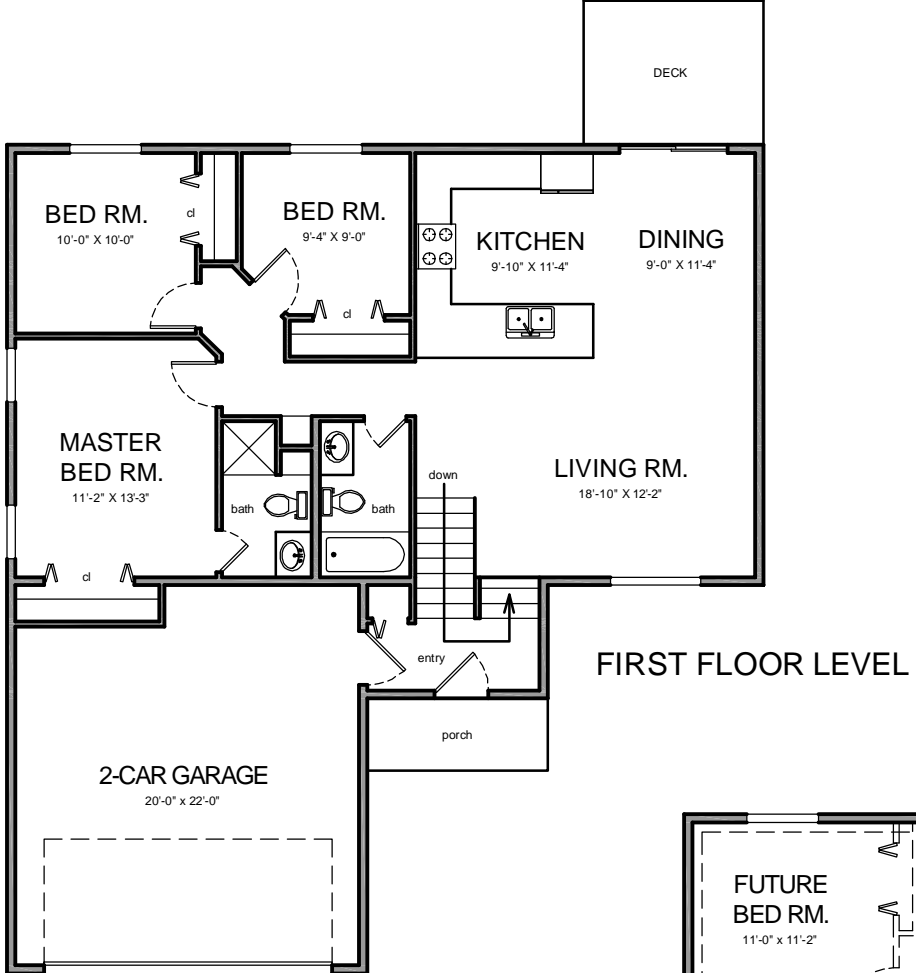

Multiple gables and mixed materials give this home true curb appeal. The dining, kitchen and living room are all open to one another making entertaining easy. This home has ample storage and decorating opportunities.

Victoria 1113 Split Level

Bedrooms	3
Bath	2
Width	42'-0"
Depth	46'-0"
1st Floor	1113 sq ft
Finished	1113 sq ft
Unfinished	1093 sq ft

FIRST FLOOR LEVEL

BASEMENT LEVEL

**CHEYENNE
PASS.com**

791-5005