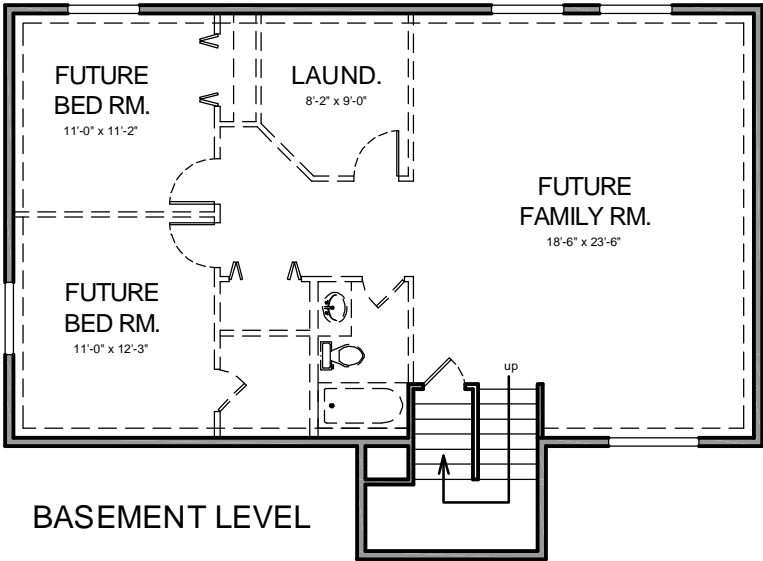

Multiple gables and mixed materials give this home true curb appeal. The dining, kitchen and living room are all open to one another making entertaining easy. This home has ample storage and decorating opportunities.

Victoria 1113 Split Level

Bedrooms	3
Bath	2
Width	42'-0"
Depth	46'-0"
1st Floor	1113 sq ft
Finished	1113 sq ft
Unfinished	1093 sq ft

FIRST FLOOR LEVEL

BASEMENT LEVEL

**CHEYENNE
PASS.com**

791-5005